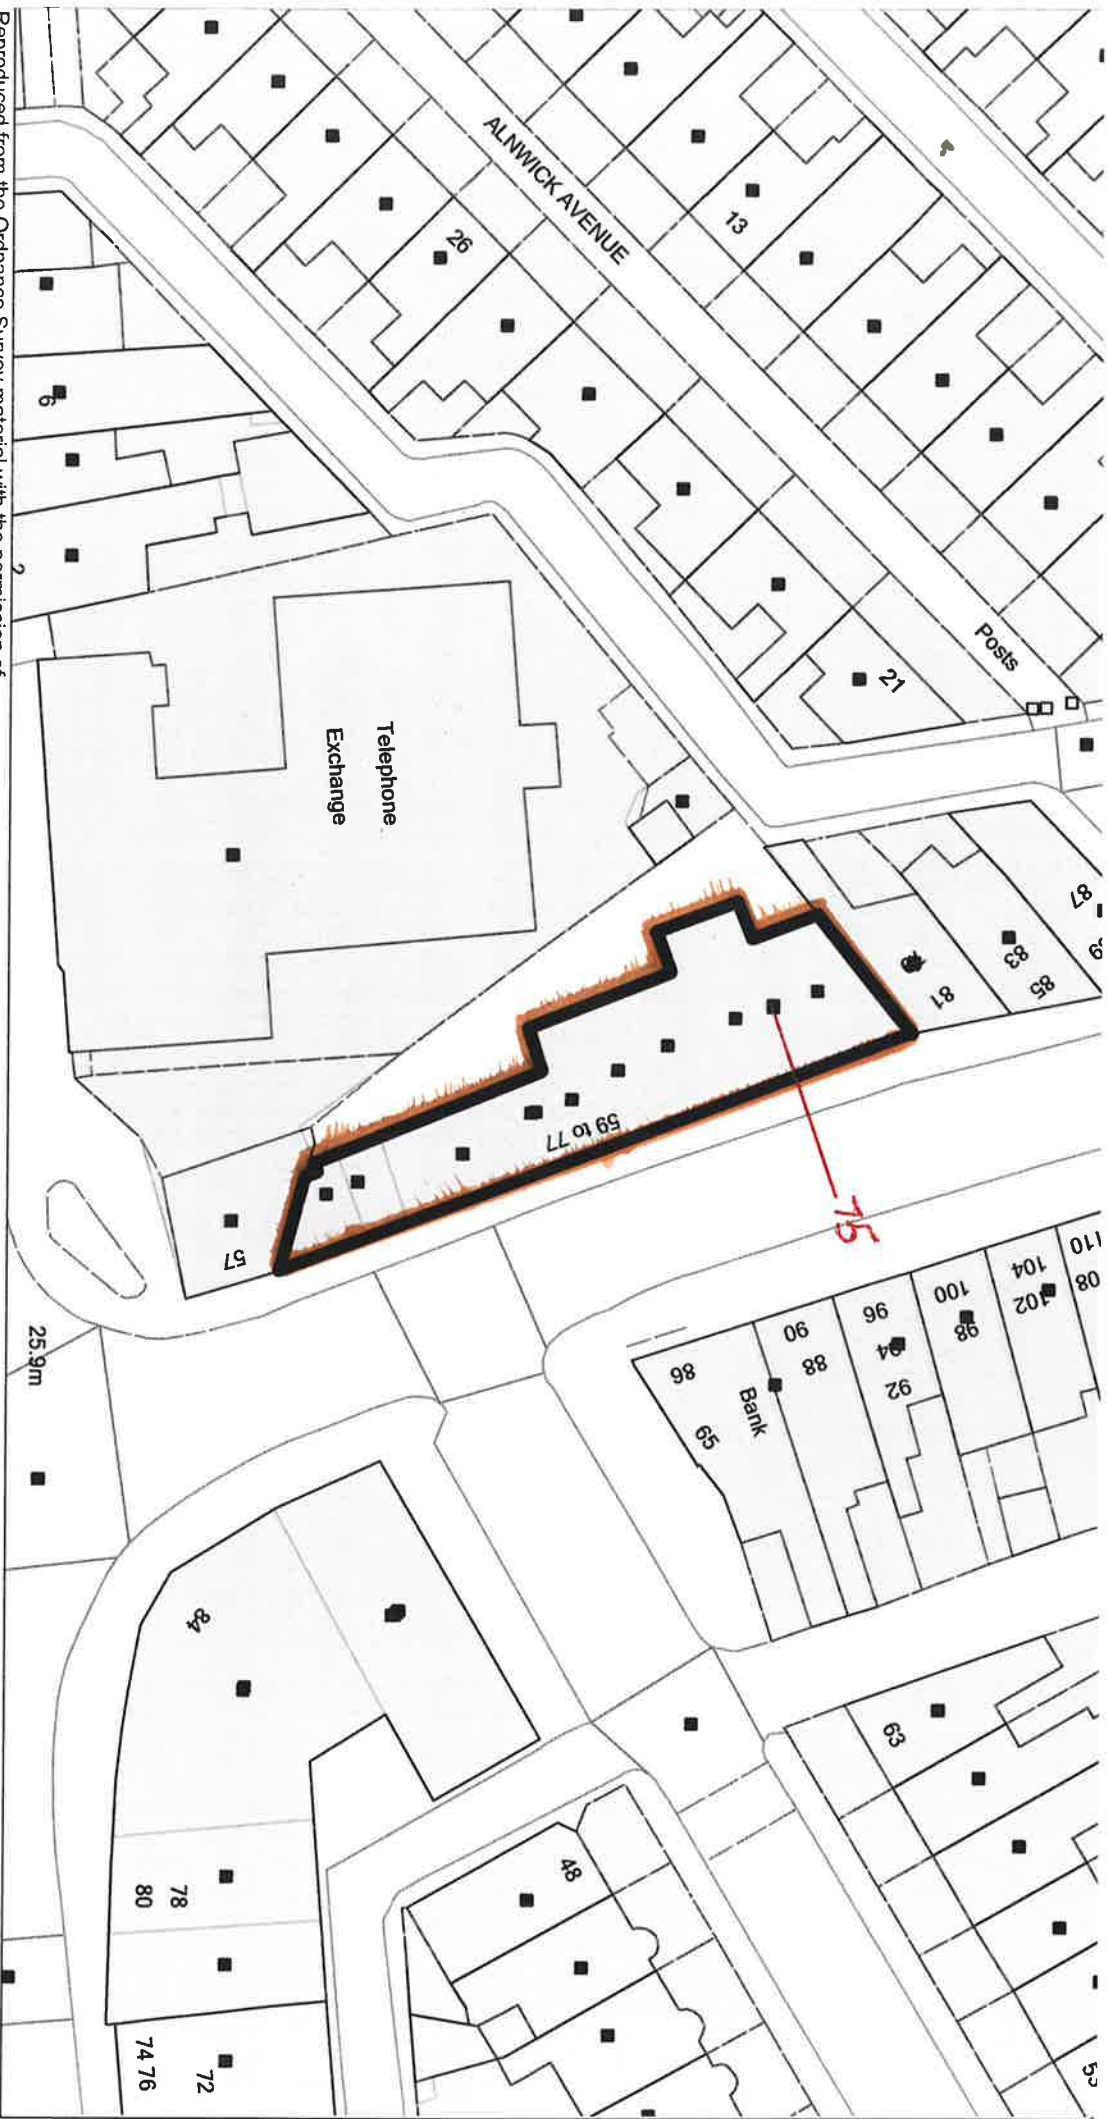

**APPENDIX 3**

# Canny Leisure Group North East Limited

75 Park View

North Tyneside Council

Reproduced from the Ordnance Survey material with the permission of Ordnance Survey on behalf of the Controller of Her Majesty's Stationery Office © Crown Copyright 2012. Unauthorised reproduction infringes Crown Copyright and may lead to prosecution or civil proceedings.  
 North Tyneside Council © Crown Copyright and database right 2012.  
 Ordnance Survey Licence Number 0100016801